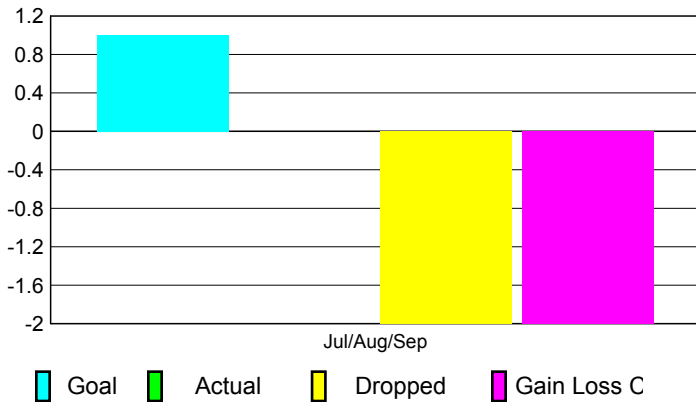

2010-2011 GMT Reports for District (or Undistricted) **District 4 L5**

GMT: **DANA M BIGGS**

Location: **CALIFORNIA**

GMT CA: **1**

CLUBS

Club Results
2010-2011

Clubs
2009-2010

Month	New Club Goal	Actual New Clubs	Actual Dropped Clubs	Gain/Loss of Clubs	Gain/Loss of Clubs
Jul/Aug/Sep	1	0	-2	-2	-2
Totals	1	0	-2	-2	-2

Club Results 2010-2011

Goal, New, Dropped, Gain/Loss

Comparison of Club Gain/Loss

Current Year Compared to the Previous Year

YTD Status Quo Clubs 2010-2011

Status Quo Clubs Compared to Status Quo Members

MEMBERSHIP