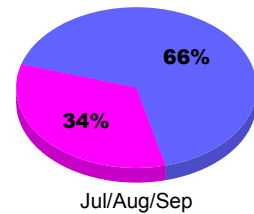

Membership Results
2010-2011

Membership
2009-2010

Month	Net Memb Goal	Actual New Memb	Actual Dropped Memb	Gain/Loss of Memb	Gain/Loss of Memb
Jul/Aug/Sep	45	63	-51	12	-18
Totals	45	63	-51	12	-18

Membership Results 2010-2011

Goal, New, Dropped, Gain/Loss

Comparison of Membership Gain/Loss

Current Year Compared to the Previous Year

Gender Comparison 2010-2011

Male Female