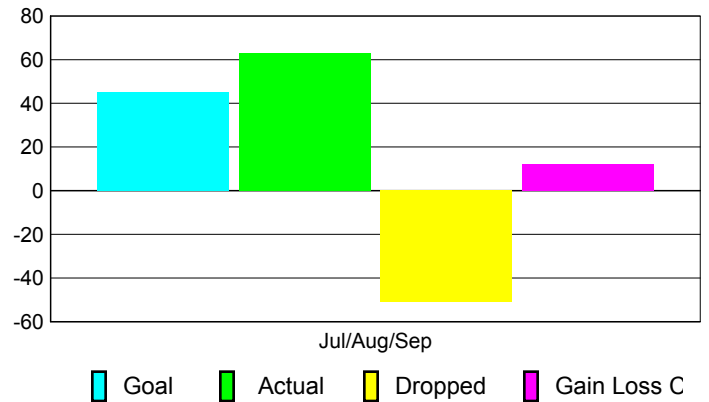

Membership Results 2010-2011

Goal, New, Dropped, Gain/Loss